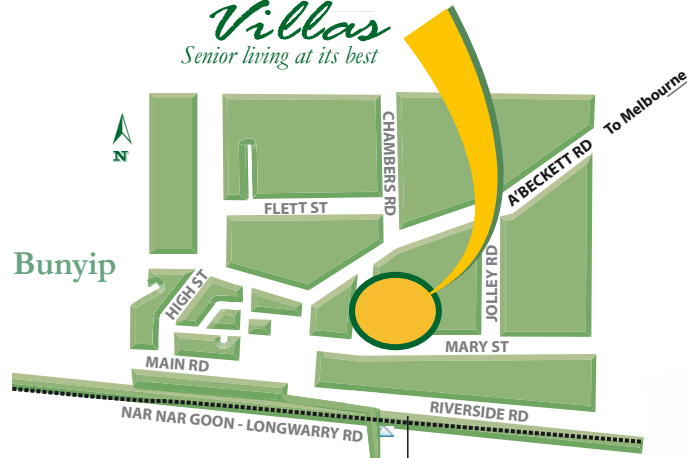

**Hillview
Villas**
Senior living at its best

A Division of:
HILLVIEW BUNYIP AGED CARE
ABN: 92 626 712 083
22 A'Beckett Road, Bunyip, 3815.
Phone: (03) 5629 6096
Fax: (03) 5629 5842
E-mail: info@hillviewbunyip.org.au

Contact us now for an information kit and application form.